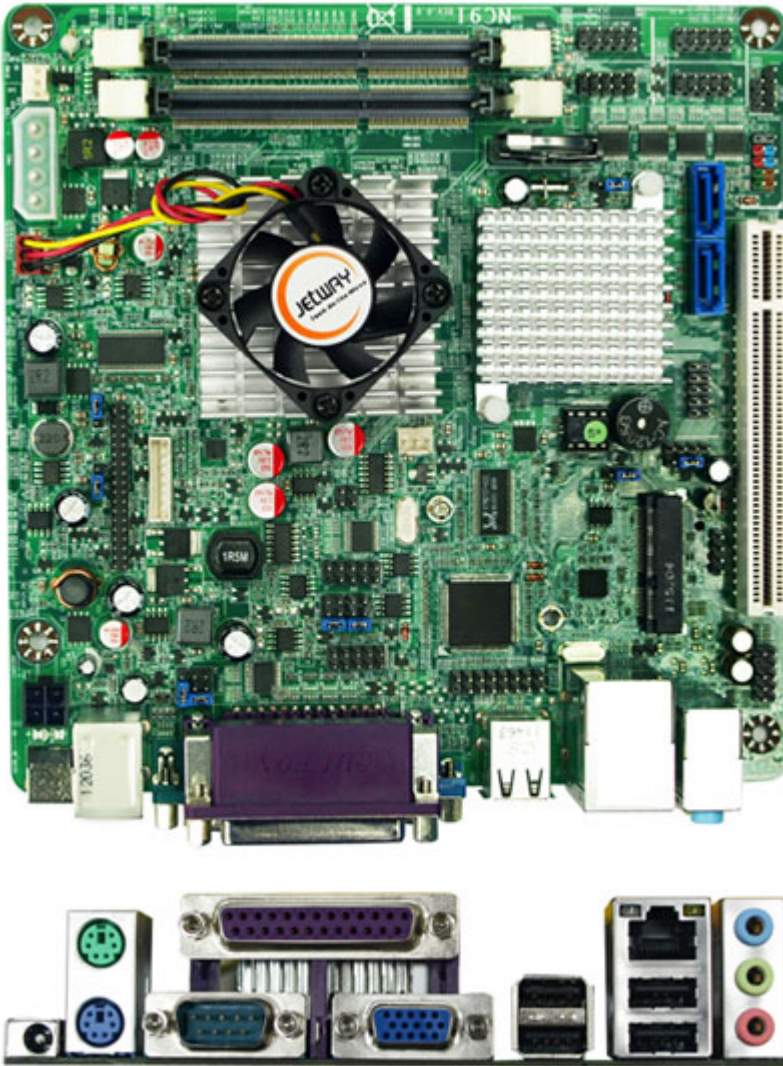

159.00 EUR  
incl. 19% VAT, plus [shipping](#)

Support: [Specifications](#)

- Intel Atom D525 + NM10 Chipset
- Support INTEL® Atom Dual-Core D525 CPU
- Support 2 \* 3Gb/s SATA■
- Support 2 \* DDR3 800MHz Single CH SO-DIMM up to 4GB
- Supports 1 \* Gigabit LAN
- Support 6 \* COM ports (COM2 for RS232/422/485)
- Integrated Realtek ALC662 HD Audio CODEC with 6-CH
- Support Watchdog Technology
- Support CPU Smart FAN
- Mini-ITX Form Factor(170mm x 170mm)

<b>CPU</b>	• INTEL ® Atom Dual-Core Processor D525 (45nm,1.80GHZ,1024MB L2 Cache)
<b>Chipset</b>	• INTEL® Atom D525 + NM10
<b>Memory</b>	• 2 * DDR3 800MHz Single CH SO-DIMM up to 4GB
<b>Expansion Slots</b>	• 1 * PCI slot, 1 * Mini PCI-E socket
<b>Storage</b>	• 2 * Serial ATA2 3Gb/s connectors
<b>Audio</b>	• Realtek ALC662 6-Channel HD Audio CODEC
<b>Ethernet LAN</b>	• 1 * Realtek RTL8111EVL Gigabit LAN
<b>LVDS</b>	• Onboard 24-bit single channel LVDS connector
<b>USB</b>	• Embedded 7 * USB 2.0/1.1